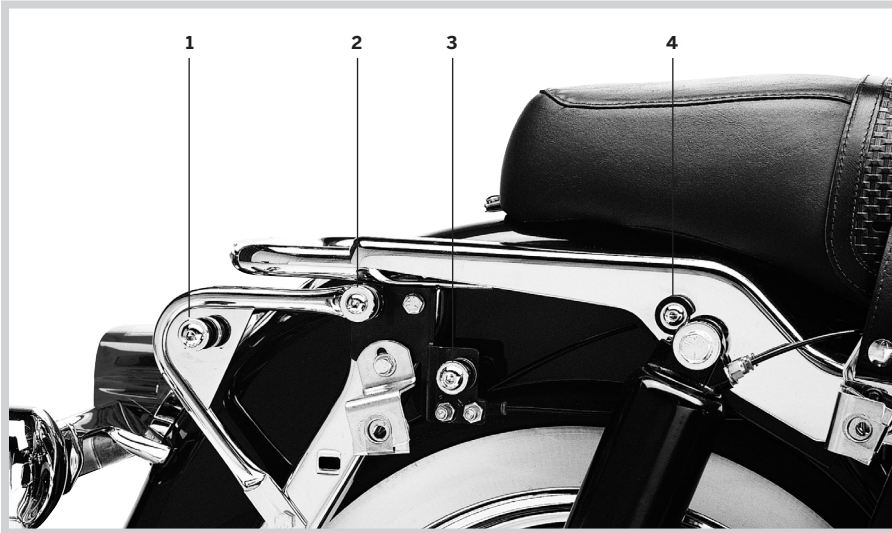

TOURING & TRIKE BACKRESTS & RACKS

H-D DETACHABLES DOCKING HARDWARE KIT –
'97-'08 TOURING MODELS

H-D® DETACHABLES™ DOCKING HARDWARE KITS – '97-'08 TOURING MODELS

For Sissy Bar, Solo Luggage Rack or Solo Tour-Pak®

Kit contains the docking hardware necessary to install H-D® Detachables™ accessories on your Road King®, Road Glide®, Street Glide® or Electra Glide® Standard model. Provides docking points to allow installation of detachable Passenger Backrest, Solo Luggage Rack or Solo Tour-Pak® Rack.

For Two-Up Tour-Pak or Two-Up Luggage Rack

Kit contains the docking hardware necessary to install H-D Detachables accessories on your Road King, Road Glide, Street Glide or Electra Glide Standard model. Provides docking points to allow installation of detachable Two-Up Luggage Rack or Two-Up Tour-Pak.